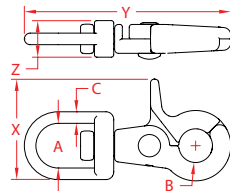

TRIGGER SNAP EYE BAIL

316 STAINLESS STEEL

Import

Precision
Cast

ITEM	A (size)	B	C	X (height)	Y (length)	Z (width)	WLL (lb)	WT (lb)	PACKAGING TYPE	EACH (qty)	INNER (qty)	CARTON (qty)	UPC
S0193-0001	1/2"	0.43"	0.15"	1.30"	2.67"	0.50"	200	0.10	POLYBAG	1	10	400	791506036654
S0193-0002	5/8"	0.43"	0.20"	1.33"	2.66"	0.50"	200	0.11	POLYBAG	1	10	200	791506036661

NOTE:

ALL DIMENSIONS ARE NOMINAL (+/- 3%) AND ARE SUBJECT TO CHANGE WITHOUT NOTICE.